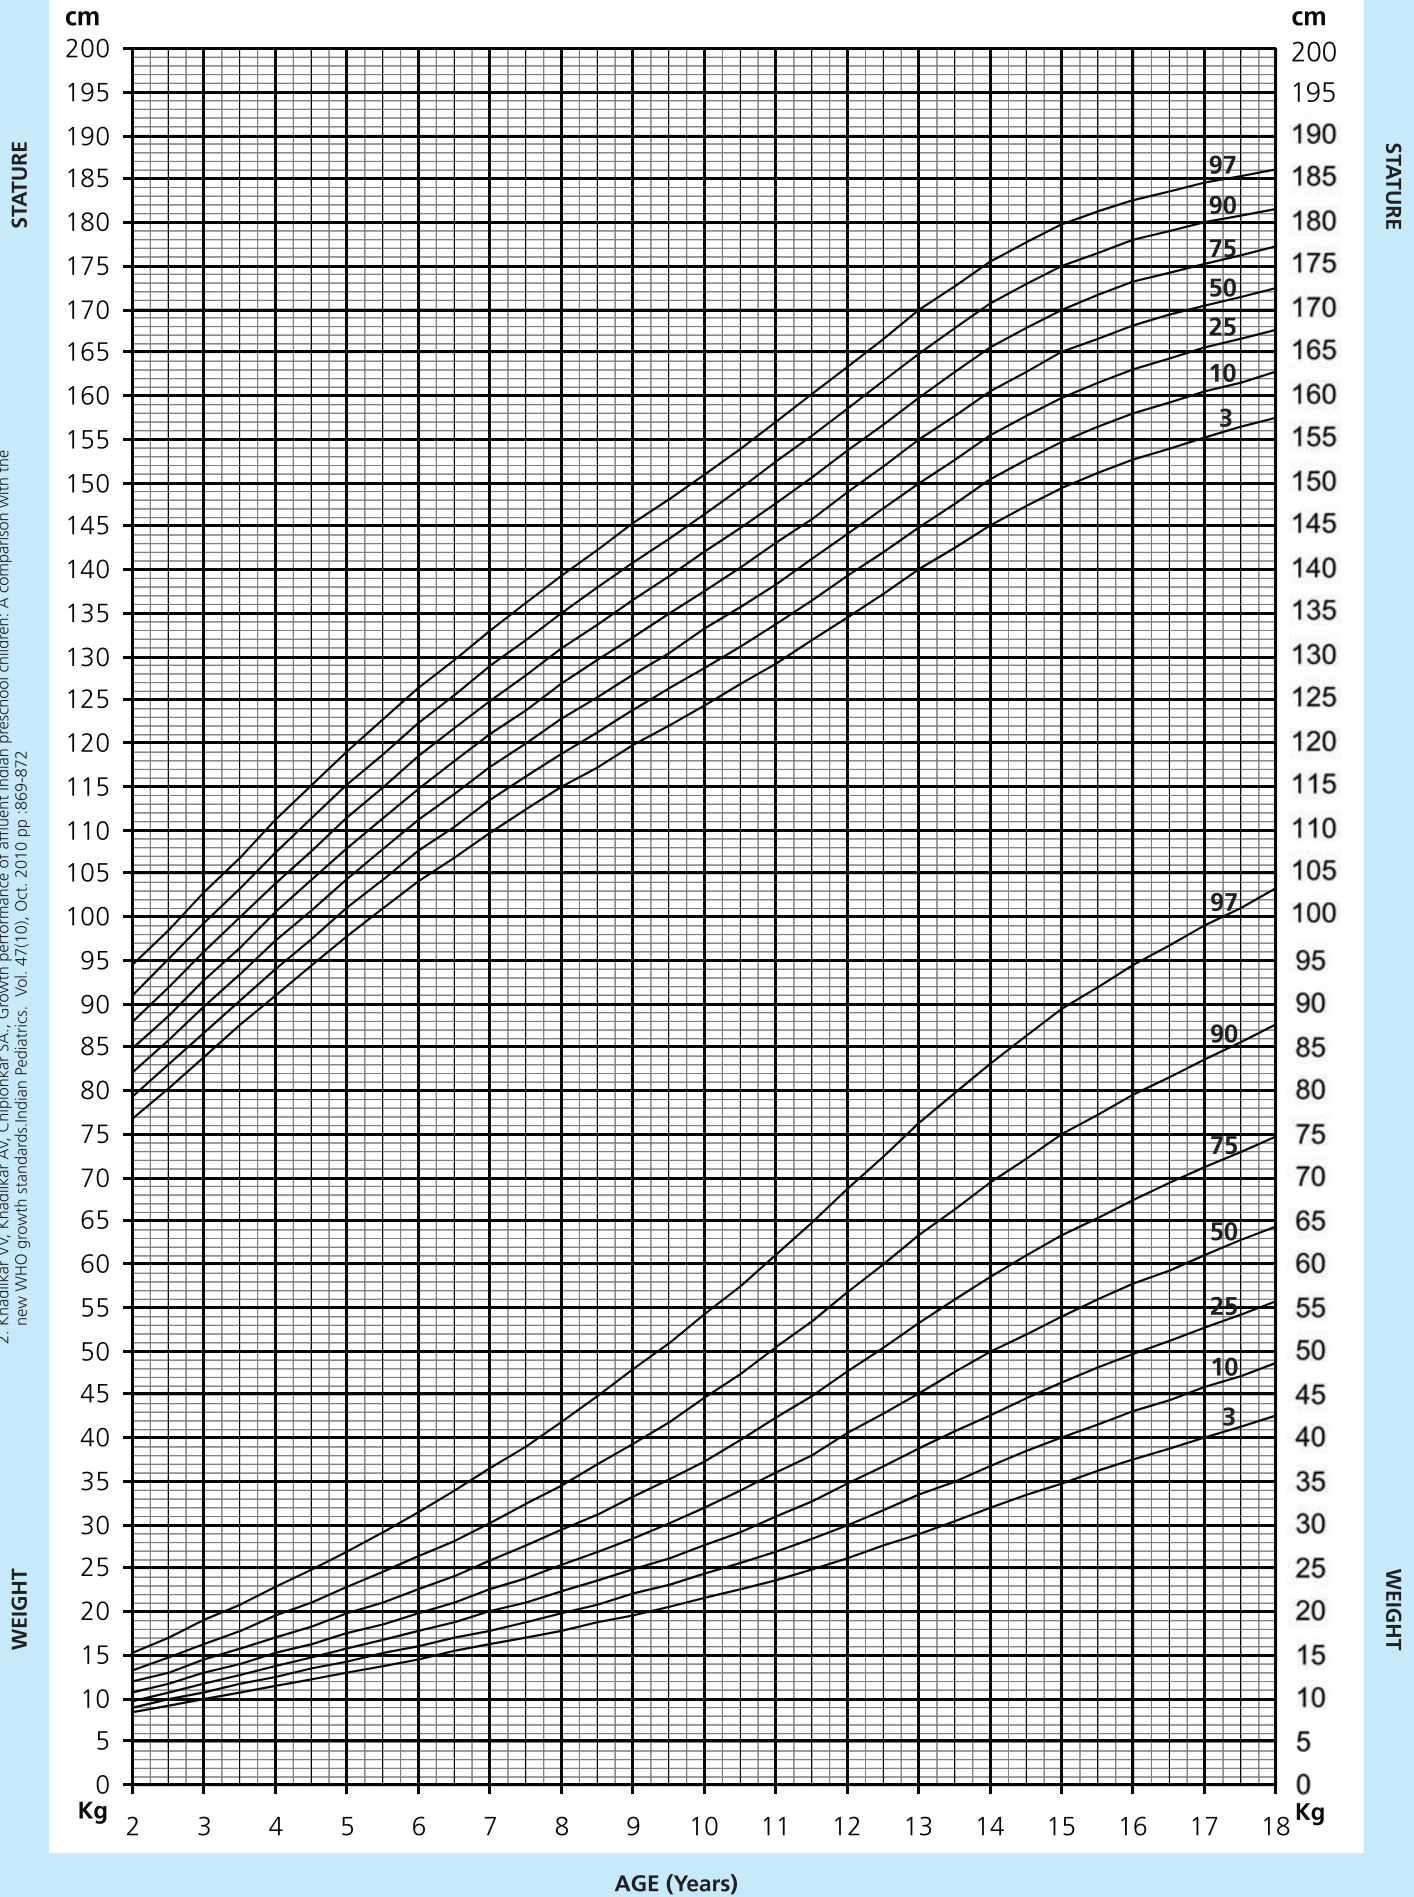

**2 TO 18 Years: Boys**  
**Stature-for-age and Weight-for-age percentiles**

NAME \_\_\_\_\_  
 DOB \_\_\_\_\_

FATHER'S HEIGHT \_\_\_\_\_  
 MOTHER'S HEIGHT \_\_\_\_\_  
 TARGET HEIGHT \_\_\_\_\_

**Source:**  
 1. Khadilkar VV, Khadilkar AV, Cole TJ et al. Cross sectional growth curves for height, weight and body mass index for affluent Indian children, 2007. Indian Pediatrics. Vol 46(6), 2009 pp. 477-89  
 2. Khadilkar VV, Khadilkar AV, Chiplonkar SA. Growth performance of affluent Indian preschool children: A comparison with the new WHO growth standards. Indian Pediatrics. Vol. 47(10), Oct. 2010 pp. 869-872

STATURE

WEIGHT

AGE (Years)